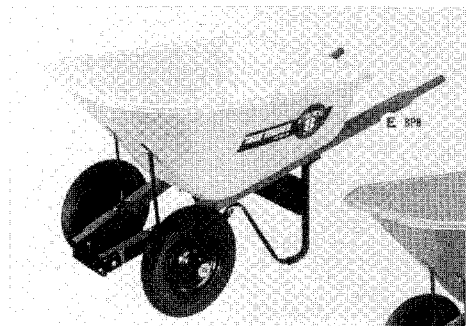

AMES®

TRUE TEMPER®

Lawn & Garden Products — Since 1774

POLY CONTRACTOR WHEELBARROW
8 CU. FT. 2 WHEEL

MFG. NO. SKU NO.
BP8 347313