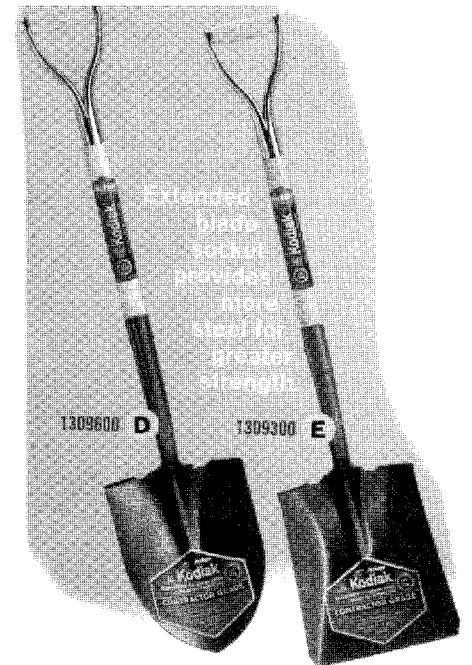

MFG. NO.	BLADE SIZE	DESCRIPTION	SKU NO.
D 1309600	8-3/4" x 11-3/4"	Round point shovel. 30" armor D handle.	750053
E 1309300	9-3/4" x 11-1/2"	Square point shovel. 30" armor D handle.	750043