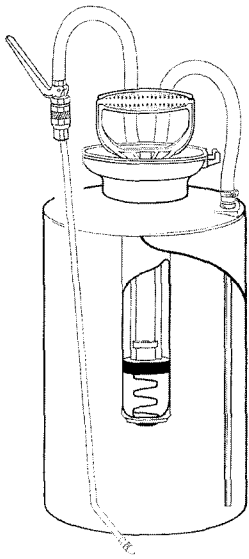

MFG. NO. 141433      SKU NO. 751369

All Metal Hudson Unit Pump

MFG. NO. 147318  
 SKU NO. 840116

Sprayer Hose Kit

MFG. NO. 146745  
 SKU NO. 751371

SKU NO.	MFG NO.	FOR
142166	9683	ALL POLY EXCEPT 90172FT
500769	6985	ALL METAL EXCEPT COMANDO AND PERFECTION