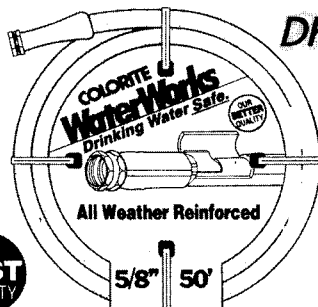

OUR BEST QUALITY