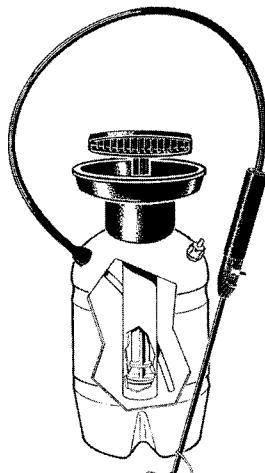

MFG. NO. 149416   SKU NO. 751375

Roto Valve for .225 Hose for Poly Perfection Sprayers

MFG. NO. 149403   SKU NO. 500827

MFG. NO. 141433   SKU NO. 751369

MFG. NO. 146745

SKU NO. 751371

MFG. NO. 147318

SKU NO. 840116

SKU NO.	MFG NO.	FOR
142166	9683	ALL POLY EXCEPT 90172FT
500769	6985	ALL METAL EXCEPT COMANDO AND PERFECTION

67981

SKU NO.	MFG NO.	ACTUAL CAPACITY	REC MAX. FIL	TANK TYPE
751420	67220	1.5 gal/5.7 ltr	1.0 gal/3.8 ltr	Stainless Steel
751427	67981	1.3 gal/4.9 ltr	1.0 gal/3.8 ltr	Plastic
751424	91063	3.0 gal/11.4 ltr	2.5 gal/9.5 ltr	Epoxy/Galv Steel
751415	96302E	2.0 gal/7.6 ltr	1.5 gal/5.7 ltr	Epoxy/Galv. Steel
751417	96303E	2.5 gal/9.5 ltr	2.0 gal/7.6 ltr	Epoxy/Galv. Steel