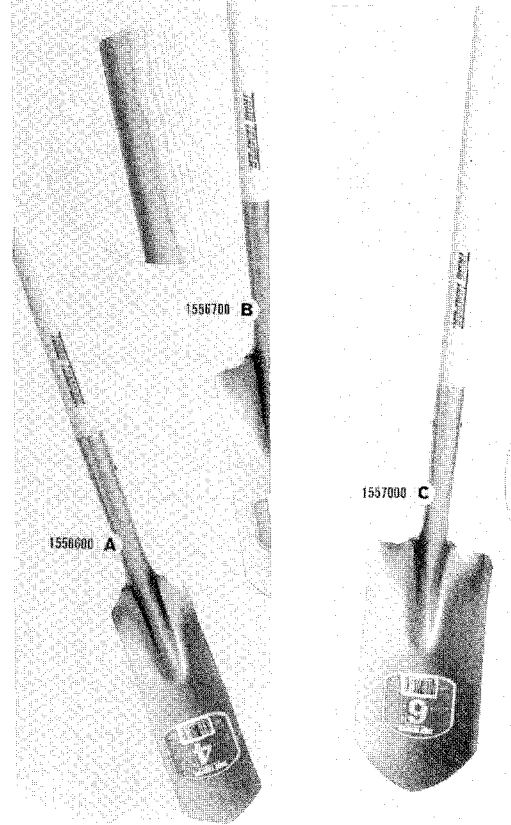

AMES® **TRUE TEMPER®**

Lawn & Garden Products — Since 1774

MFG. NO.	BLADE SIZE	DESCRIPTION
A 1556600	4" x 12"	True Temper® Ditch Master spade/clam shovel. 47" long handle.
SKU NO. 835636