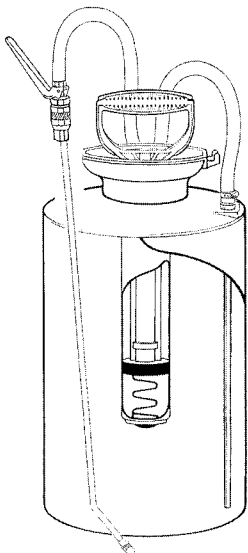

MFG. NO. 149416   SKU NO. 751375

Roto Valve for .225 Hose for Poly Perfection Sprayers

MFG. NO. 149403   SKU NO. 500827

MFG. NO. 141433   SKU NO. 751369

MFG. NO. 146745

SKU NO. 751371

MFG. NO. 147318

SKU NO. 840116

SKU NO.	MFG NO.	FOR
142166	9683	ALL POLY EXCEPT 90172FT
500769	6985	ALL METAL EXCEPT COMANDO AND PERFECTION

67220