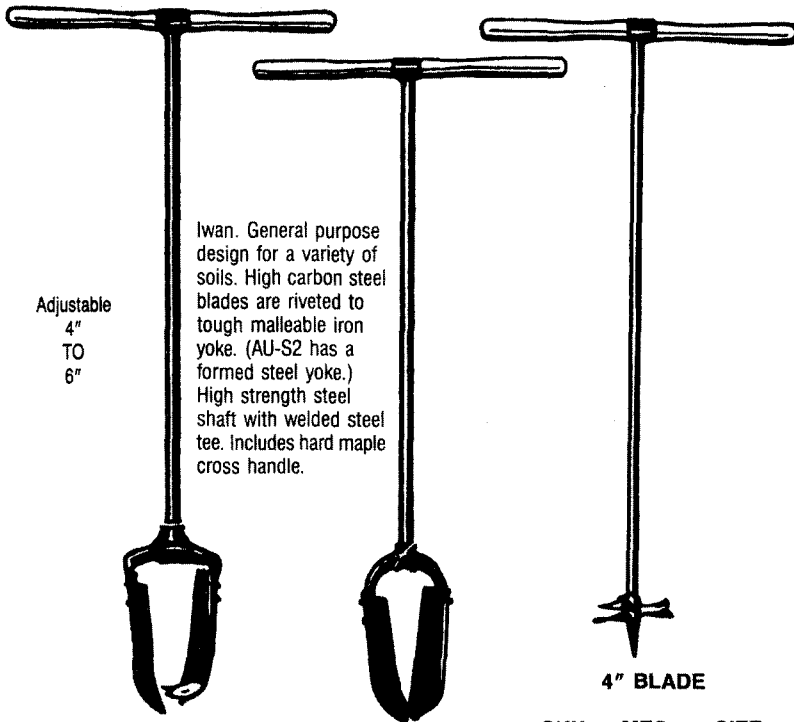

### Maintenance-Free Solid Polyurethane Wheelbarrow Tire

- No Downtime
- No Flats
- Maintenance-Free
- Save Time and Money
- Downtime is Eliminated
- No More Repairs
- Exceptional Performance
- Move Heavier Loads
- A Consistent Performer

DANDELION  
 DIGGER  
 36" HANDLE

MFG. NO. 1941600  
 SKU NO. 750453

POST HOLE DIGGER

MFG. NO. 1705700  
 SKU NO. 750116

BRUTE HEAVY  
 DUTY SCRAPER

MFG. NO. BR7W  
 SKU NO. 750113

LAWN SHARK®  
 SERRATED EDGER

MFG. NO. 1582100  
 SKU NO. 760277

POST HOLE  
 DIGGER

MFG. NO. 1706800  
 SKU NO. 750119

# SEYMOUR

*From our hands to yours since 1872.*

Adjustable  
4"  
TO  
6"

Iwan. General purpose design for a variety of soils. High carbon steel blades are riveted to tough malleable iron yoke. (AU-S2 has a formed steel yoke.) High strength steel shaft with welded steel tee. Includes hard maple cross handle.