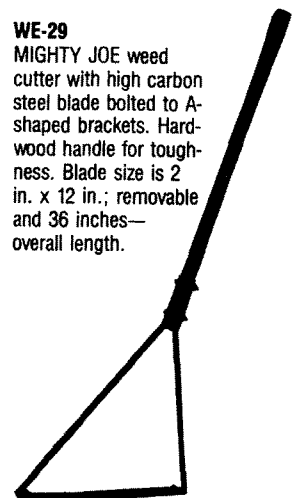

## Sod Lifter

HEAD COLOR: black

DESCRIPTION: Digs and Lifts Sod, forged steel head, 11/16" bent shank, capped ferrule securely pinned to handle

SKU NO.	UPC CODE	PRODUCT NO.	BLADE SIZE	HANDLE
750315	25009	1	9" x 5"	32"

### WE-29

MIGHTY JOE weed cutter with high carbon steel blade bolted to A-shaped brackets. Hardwood handle for toughness. Blade size is 2 in. x 12 in.; removable and 36 inches—overall length.

SKU NO.  
 750145