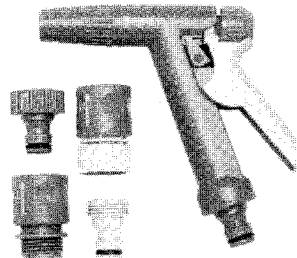

Quick Connect

Faucet Adapter

Attaches to outdoor faucet or garden hose to adapt it for Quick Connect System.

Mfg. No.
36002-12

SKU No.
753001