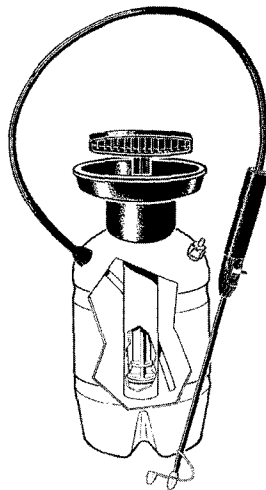

MFG. NO. 149416   SKU NO. 751375

Roto Valve for .225 Hose for Poly Perfection Sprayers

MFG. NO. 149403   SKU NO. 500827

MFG. NO. 141433   SKU NO. 751369

MFG. NO. 147318
SKU NO. 840116

MFG. NO. 146745
SKU NO. 751371

SKU NO.	MFG NO.	FOR
142166	9683	ALL POLY EXCEPT 90172FT
500769	6985	ALL METAL EXCEPT COMANDO AND PERFECTION

67981

SKU NO.	MFG NO.	ACTUAL CAPACITY	REC MAX. FIL	TANK TYPE
751420	67220	1.5 gal/5.7 ltr	1.0 gal/3.8 ltr	Stainless Steel
751427	67981	1.3 gal/4.9 ltr	1.0 gal/3.8 ltr	Plastic
751424	91063	3.0 gal/11.4 ltr	2.5 gal/9.5 ltr	Epoxy/Galv Steel
751415	96302E	2.0 gal/7.6 ltr	1.5 gal/5.7 ltr	Epoxy/Galv. Steel
751417	96303E	2.5 gal/9.5 ltr	2.0 gal/7.6 ltr	Epoxy/Galv. Steel