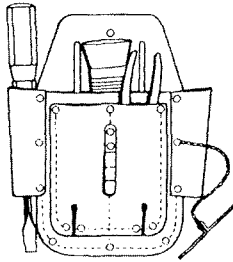

ATCHISON LEATHER

Work Belt

- Top Grain Basketweave Strap Leather
- 2-3/4" Wide • Single Tongue
 - Wt. 1/2 lb.
- Nickel Plated Buckle
- Fits Waists From 29" - 46"
- Used by Professionals

SKU NO. MFG. NO.
703576 A416

Web Belt

- 2-1/4" Poly Web Belt
 - Slide Adjustment
- Up to 46" • Wt. 1/2 lb.
- Use With Any Tool Pouch
- * Used by Professionals and D-I-Y'ers

SKU NO. MFG. NO.
703636 A501

Tool Pouch

- Genuine Top Grain Russet Leather
- Stitched and Rivet Reinforced
 - 3 Pockets • Wt. 3/4 lb.
 - Belt Slots
- Tape Chain and Tool Clip
- 2 Tapered Screwdriver Holders

SKU NO. MFG. NO.
703570 A403

Work Belt

- Genuine Basketweave Top Grain Strap Leather
 - 2" Wide
- Single Tongue • Wt. 1/2 lb.
- Heavy Duty Roller Buckle
 - Fits Waists 29" - 46"
- Used by Professionals and D-I-Y'ers