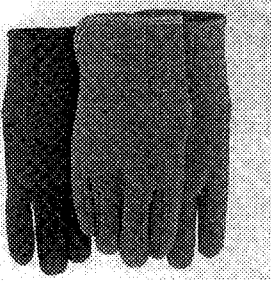

SKU NO. 800870

1771 - Women's/Small Hands

SKU NO. 800867

PLAYTEX LONG CUFF GLOVE

Neoprene/natural latex blend. Fingers/palm area has an extra layer of neoprene for added durability.

SKU NO. 800930	MFG NO. 14107
-------------------------------	------------------------------

**CLEAR
 UTILITY
 SUIT**

SKU NO.	MFG NO.	SIZE
337501	100L	Large
337493	100M	Medium
337519	100XL	Ex-Large

4

2150
Vellux lined
Poly/cotton blended jersey with Vellux lining. Semi-wing thumb, slip-on styling, Gunn cut. Seal and denim.
SKU NO. 800828