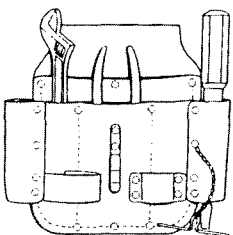

Tool Pouch

- Genuine Top Grain Russet Leather
- Stitch and Rivet Reinforced
  - 7 Pockets • Wt. 3/4 lb.
- Belt Loop • Tool Snap Clip
- Screwdriver Holder, Hammer Loop and Tape Chain
- Used by Professionals and D-I-Y'ers

SKU NO. MFG. NO.
703639 A603