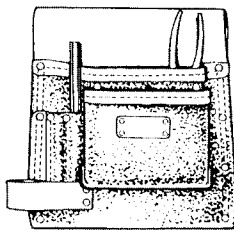

SKU NO. MFG. NO.
703588 A423L-TE

Nail Bag

- "Pro's Choice" Genuine Top Grain Moccasin Leather
- Double Stitched and Capped Rivets
- 5 Pockets • Wt. 3/4 lb.
- Tunnel Belt Loop
- Left-Hand Model
- 1 Leather Hammer Loops and Tape Holder Clip
- Used by Professionals and D-I-Y'ers